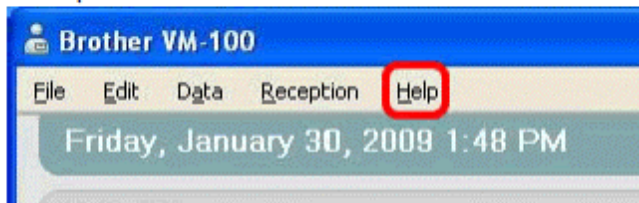

How to find the Product ID

You can find the Product ID by clicking **About** in the **Help** menu.

<Reception Mode>

- Reception Mode Window

- View Visitor Log

- Manage Host Database