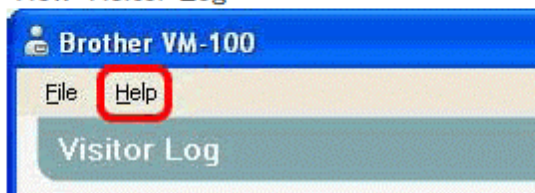

How to find the Product ID

You can find the Product ID by clicking **About** in the **Help** menu.

<Reception Mode>

- Reception Mode Window

- View Visitor Log

- Manage Host Database